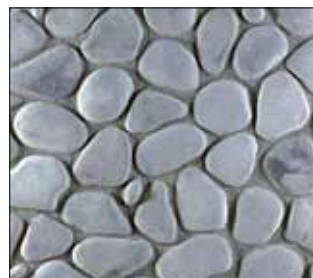

Tuscany Earth

Tuscany Gray

Field Stone Gray

Field Stone Cream

Field Stone Four Seasons

Field Stone Silver

Bretagne Gray

Bretagne Rusty

Alamo 4seasons

Alamo Champagne

Alamo Cream

Alamo Gold

Alamo Grey

Masterbrick Dark Red

Masterbrick Dusk

Masterbrick Keramos

Masterbrick Khaki

Masterbrick Red

Masterbrick White Grained

Rio Grande Earth

Rio Grande Grey

Rio Grande Silver

Veracruz Champagne

Veracruz Cream